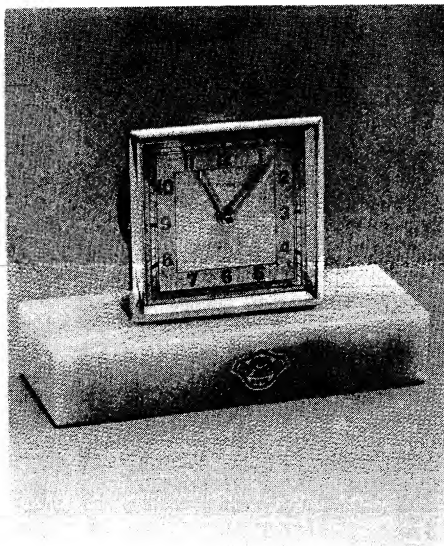

15 CLOCK THIRTY HOUR